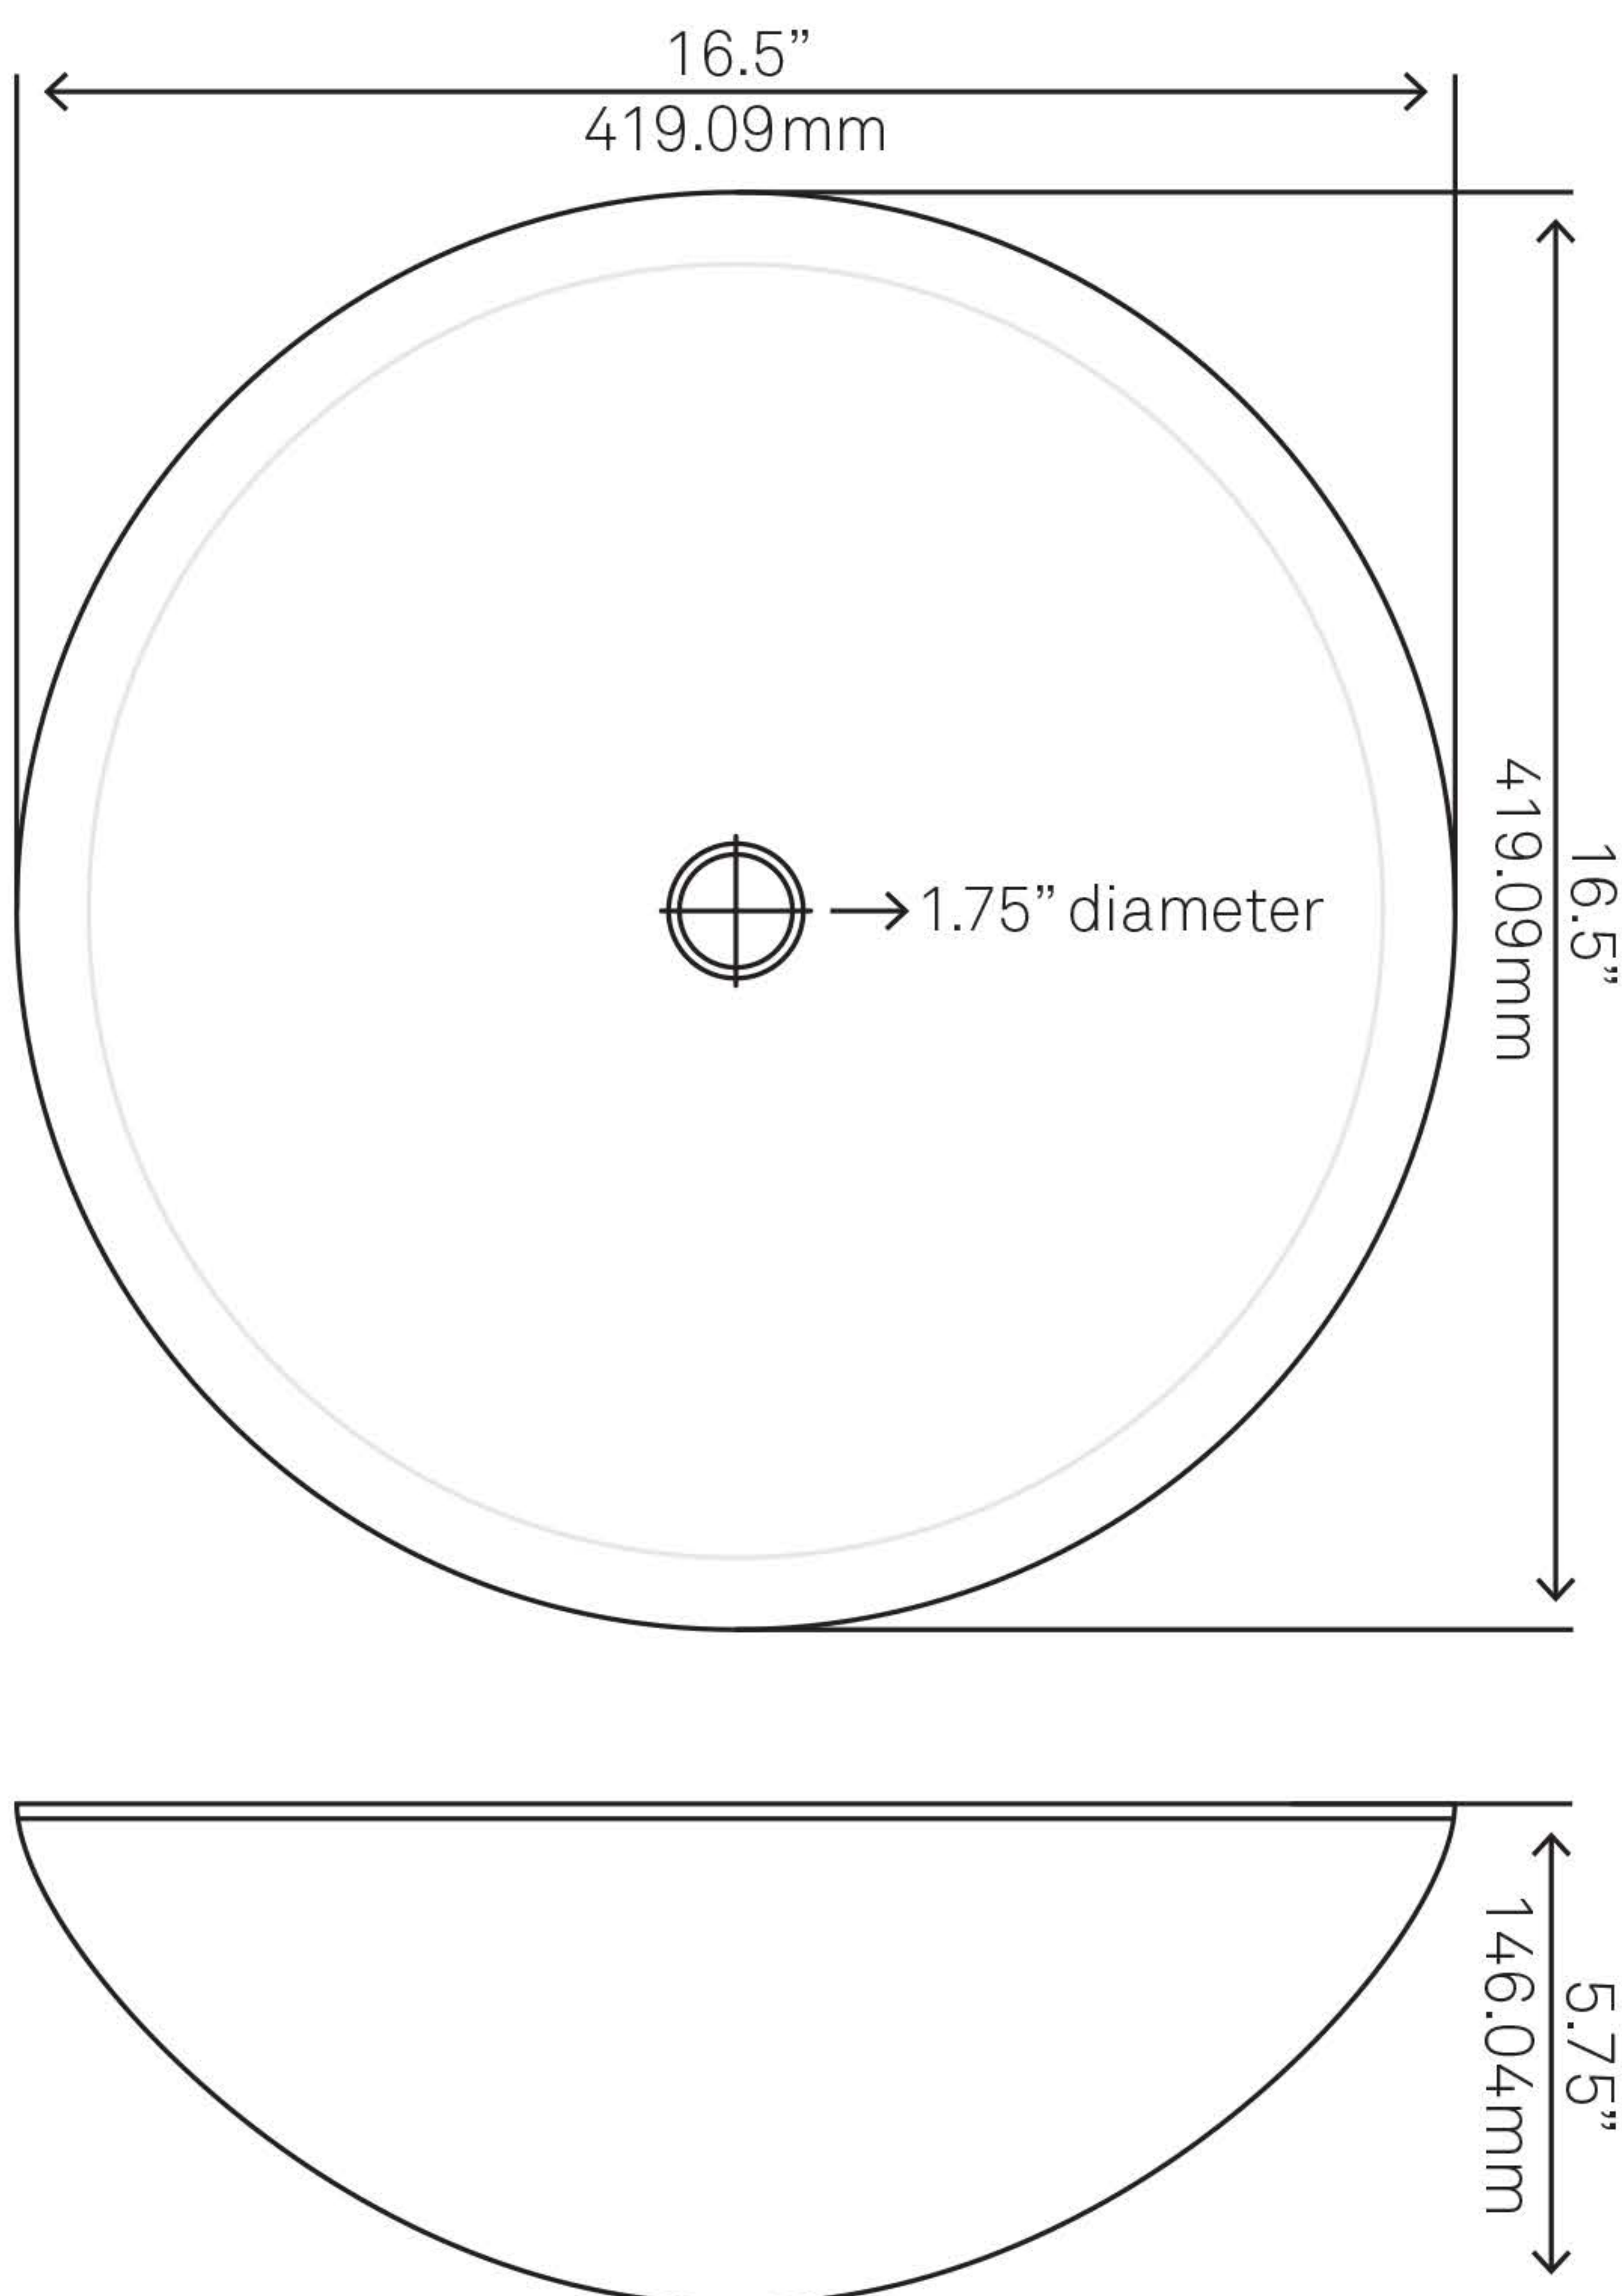

NOHP-G033 OCCASO Glass Vessel Bathroom Sink

Requested By:

Specific Features:

STANDARD SPECIFICATIONS:

- Round hand painted vessel sink
- Orange, black, and off-white in color
- High tempered glass
- Stain & scratch resistant polished inside
- Textured painted outside
- Above counter installation
- Standard U.S. plumbing connection
- 1.75-inch drain opening
- Novatto faucet & drain sold separately